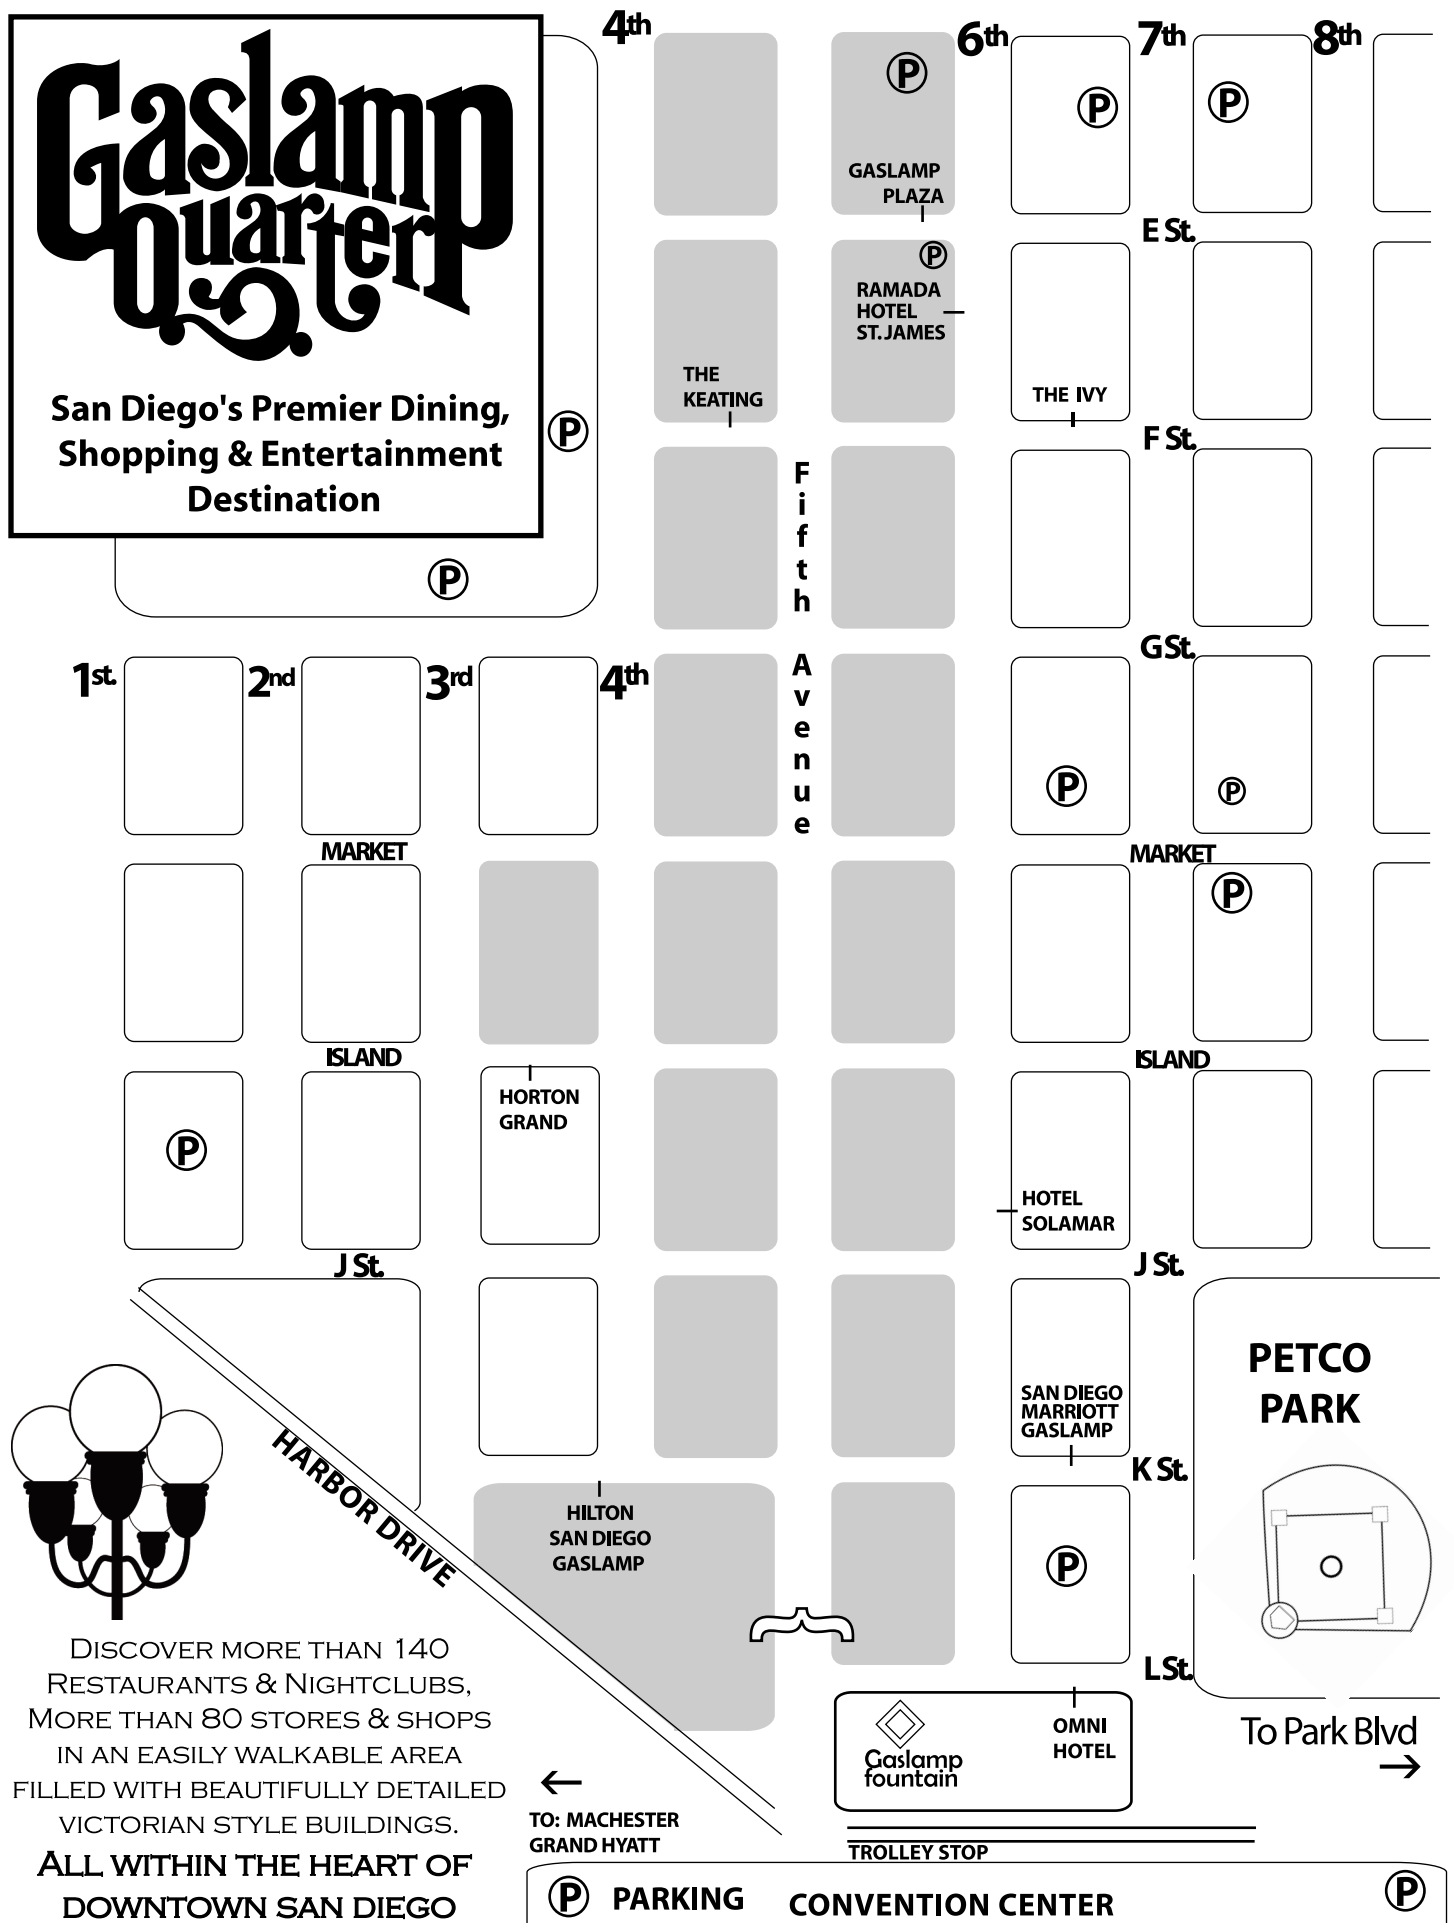

Welcome to the Gaslamp Quarter, San Diego

↑ TO: COURTYARD BY MARRIOTT

Gaslamp Quarter
San Diego's Premier Dining, Shopping & Entertainment Destination

DISCOVER MORE THAN 140 RESTAURANTS & NIGHTCLUBS, MORE THAN 80 STORES & SHOPS IN AN EASILY WALKABLE AREA FILLED WITH BEAUTIFULLY DETAILED VICTORIAN STYLE BUILDINGS. ALL WITHIN THE HEART OF DOWNTOWN SAN DIEGO

← TO: MACHESTER GRAND HYATT

TROLLEY STOP

Ⓟ PARKING CONVENTION CENTER Ⓟ

PETCO PARK

To Park Blvd →